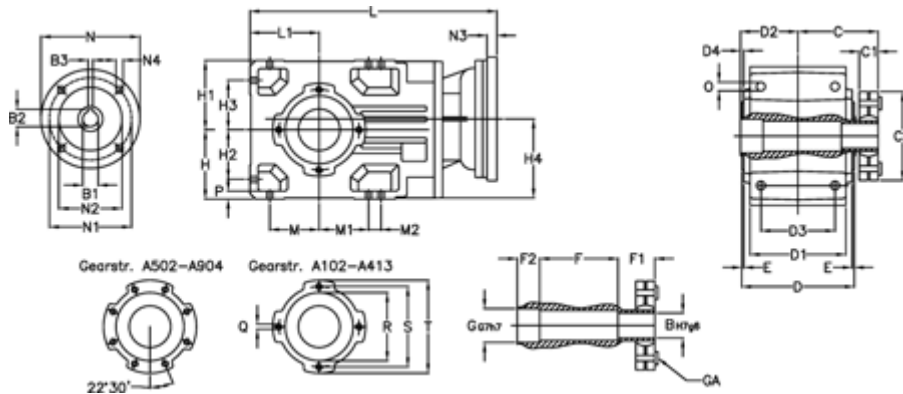

# Data Sheet

Article number: 29600317855220  
 Description: Bevel helical gearbox  
 A303US-178,5-P63B5

## Measures

B = 40	D1 = 130	F2 = 50	L = 390.5	N3 = -
B1 = 11	D2 = 80	G = 42	L1 = 90	N4 = M8x19
B2 = 12.8	D3 = 95	GA = 14,5 NM	M = 63.0	O = 12.0
B3 = 4	d4 = 5.0	H = 90	M1 = 63.0	P = 11
C = 113.5	Description = A303US-xx-P63 B5	H1 = 90	M2 = 22	Q = M8x15
C1 = 24	E = 3.0	H2 = 63.0	N = 140	R = 95
C2 = 90.0	F = 95.5	H3 = 63.0	N1 = 115	S = 115
D = 156	F1 = 48.0	H4 = 108.5	N2 = 95	T = 140